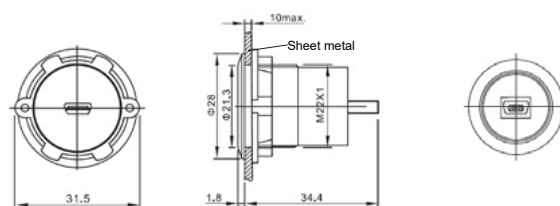

USB-Mini 2.0 - Mod. PS-P22MMIU